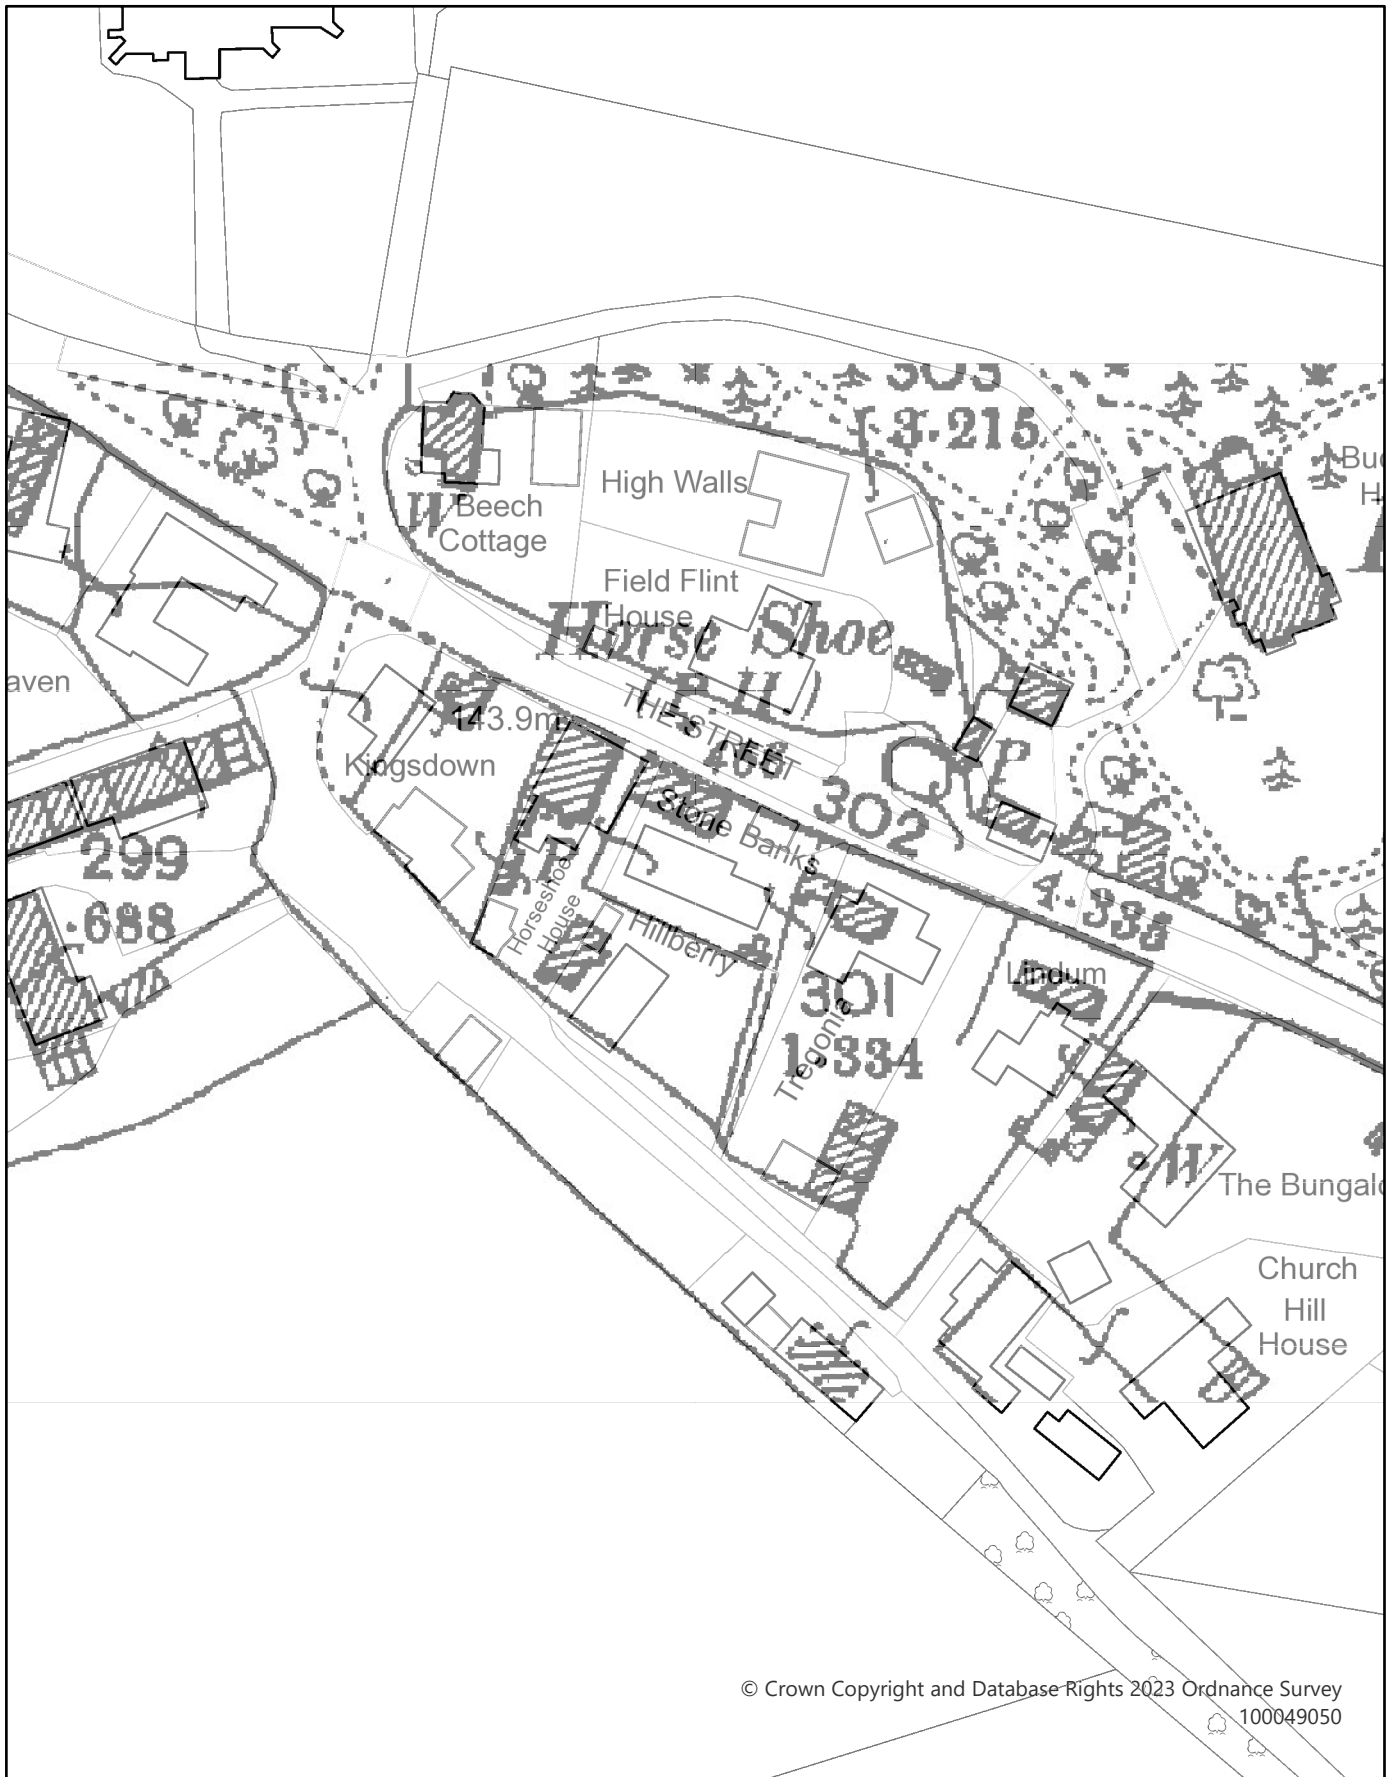

# APPENDIX C

Kingsdown, Winterslow,  
Overlay of 1901 OS map of brown track and byway Winterslow 94.

© Crown Copyright and Database Rights 2023 Ordnance Survey  
100049050

1:1,000  
18/10/2023

### Please Note

The highway extent shown on this plan has been prepared for the property named above.  
The extent shown cannot be relied upon for any highways that do not abut or serve the property.

© Crown Copyright and Database Rights 2023 Ordnance Survey Licence No 100049050

© Crown Copyright and Database Rights 2023 Ordnance Survey  
100049050